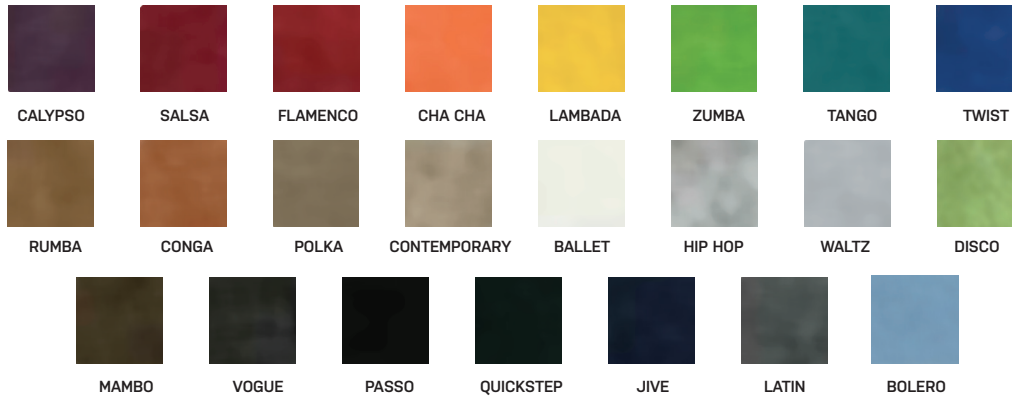

woodland

Colour range

Product Specifications

TYPICAL APPLICATIONS

Screens and dividers

- Composition: 100% Polyester
- Low VOC
- Colour Fastness Properties
 - Colorfastness to Light, AATCC16(3), Class 4.5
- ISO 14006 Certified Manufacturing Facility
- Certified 100% Recyclable
- Recycled Content: Up to 70% (min. 50%) post consumer recycled content